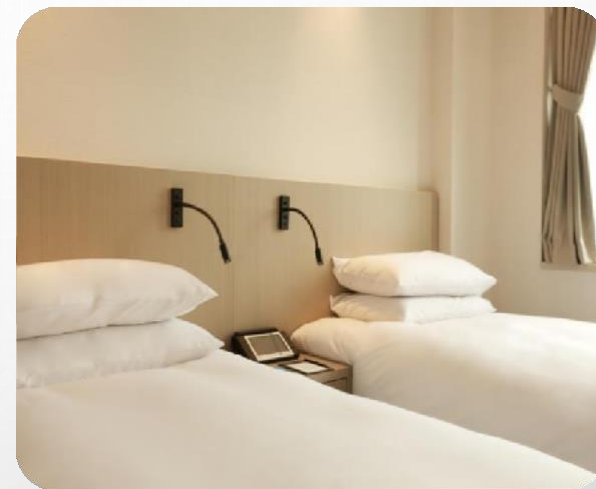

2F ~ 13F • **Guest Rooms**

1F • **Meeting Rooms**

• **Front Desk**

**Lobby
Floor**

• **Lobby**

• **Cafeteria**

• **Business Corner**

Superior Double

Superior Twin

Deluxe Room

Corner Suite Room

MAYPLACE

SEOUL DONGDAEMUN

Business Center

Avis (Restaurant)

Coin Laundry Room